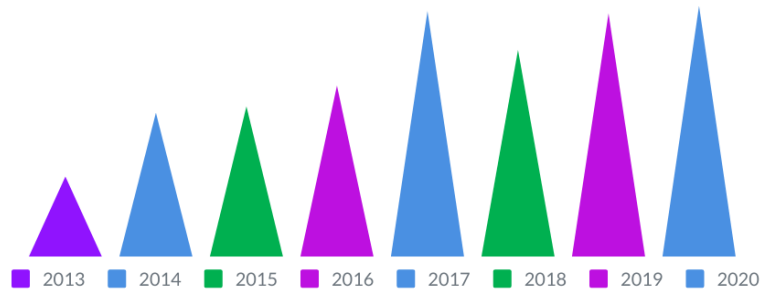

Scholarships By the Numbers

THE NUMBER OF APPLICATIONS IS ON THE RISE

The Foundation received 1,243 applications in 2020, compared to 1,205 in 2019 and 1,026 in 2018.

Number of students awarded scholarships: